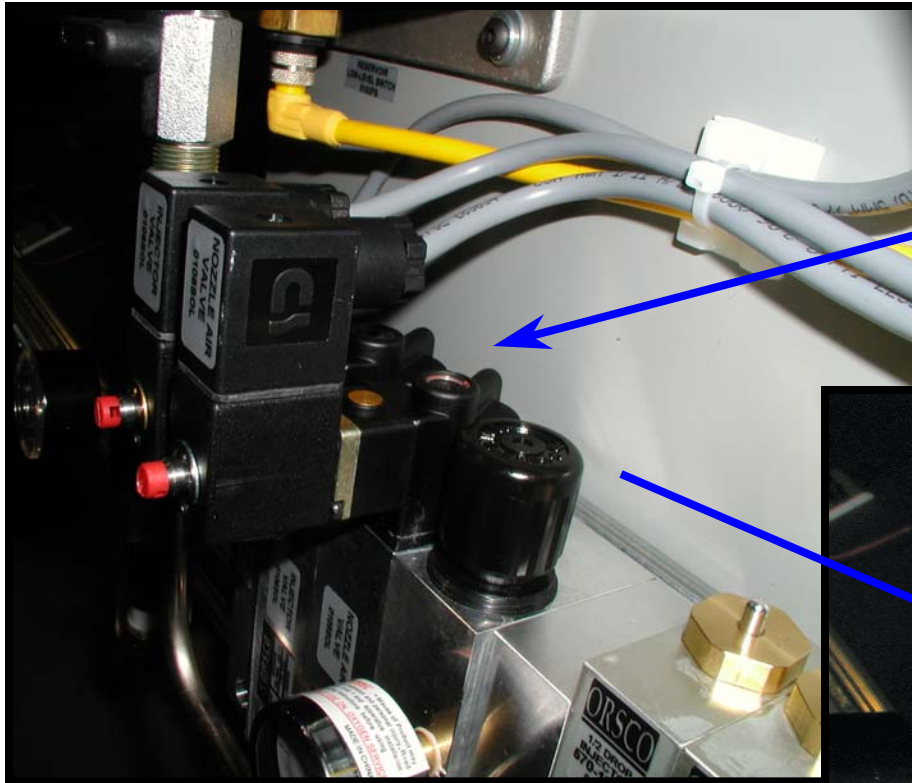

# ORSCO System Manual Override

Series 170 System

## Override Button

There is a manual override button for both the **injector control solenoid** and the **nozzle air control solenoid**. Both are labeled for easy identification.